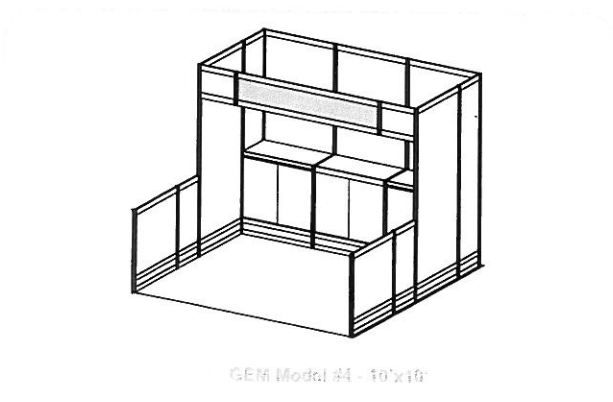

3 Easy Steps

1. 1 Select the model number that suits your needs
2. 2 Choose carpet and panel colours on the GEM Exhibit Rental order form
3. 3 Complete & send order form

Grey indicates standard header sign(s)