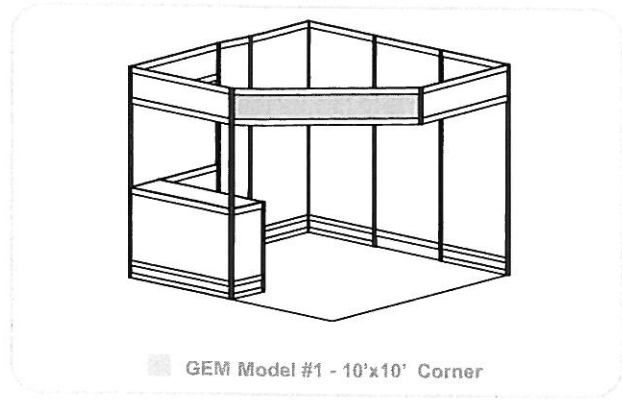

3 Easy Steps

1. 1 Select the model number that suits your needs
2. 2 Choose carpet and panel colours on the GEM Exhibit Rental order form
3. 3 Complete & send order form

Grey indicates standard header sign(s)