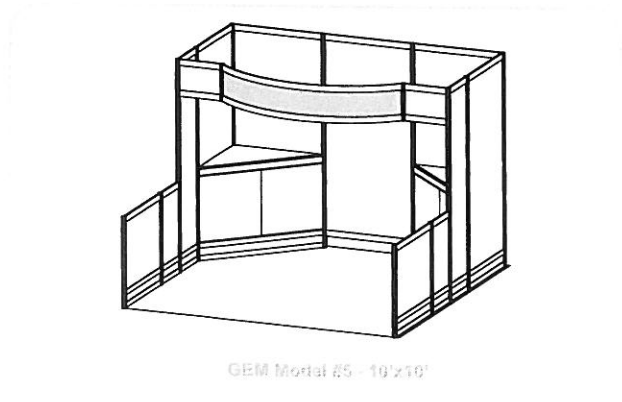

3 Easy Steps

1. 1 Select the model number that suits your needs
2. 2 Choose carpet and panel colours on the GEM Exhibit Rental order form
3. 3 Complete & send order form

Grey indicates standard header sign(s)