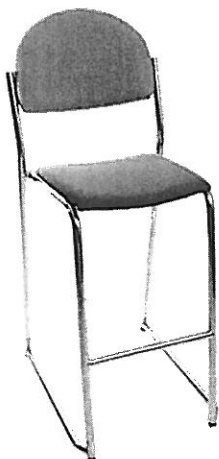

# furnishings

Grey Fabric Side Chair

Grey Fabric  
Counter Stool

Grey Fabric Arm Chair

Grey Lounge Chair

Steno Chair

30" Round / 30" High  
Pedestal Table

30" Round / 18" High  
Coffee Table

4', 6', OR 8' Long  
Raised Draped Table  
with White Vinyl Top

4', 6', OR 8' Long  
Draped Table  
with White Vinyl Top

**furnishings**

Coat Tree

22" X 28"  
Chrome Sign Holder  
(sign extra)

Easel

Gold Ballot Drum