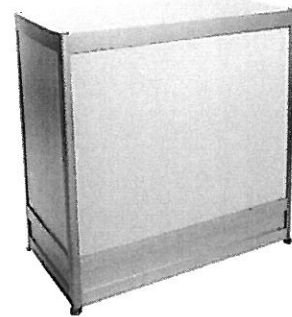

# furnishings

Grey Fabric Side Chair

Grey Fabric  
Counter Stool

Grey Fabric Arm Chair

Grey Lounge Chair

Steno Chair

30" Round / 30" High  
Pedestal Table

30" Round / 18" High  
Coffee Table

4', 6', OR 8' Long  
Raised Draped Table  
with White Vinyl Top

4', 6', OR 8' Long  
Draped Table  
with White Vinyl Top

**furnishings**

Coat Tree

22" X 28"  
Chrome Sign Holder  
(sign extra)

Easel

Gold Ballot Drum

Plexi Pocket

40" w x 20" d x 36" h  
White Counter Storage Unit

Bag Holder 41"H

Stanchions

Plastic  
Wastebasket