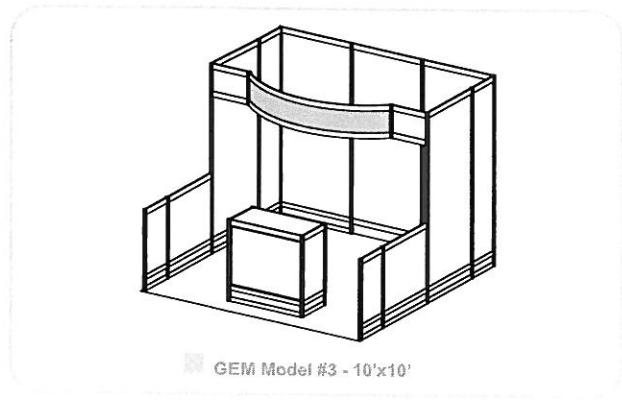

3 Easy Steps

1. 1 Select the model number that suits your needs
2. 2 Choose carpet and panel colours on the GEM Exhibit Rental order form
3. 3 Complete & send order form

Grey indicates standard header sign(s)