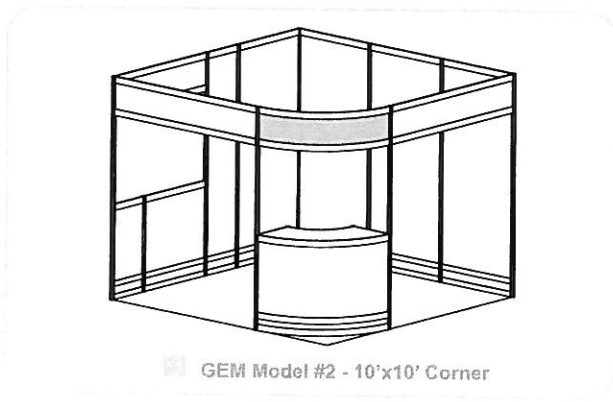

3 Easy Steps

1. 1 Select the model number that suits your needs
2. 2 Choose carpet and panel colours on the GEM Exhibit Rental order form
3. 3 Complete & send order form

Grey indicates standard header sign(s)