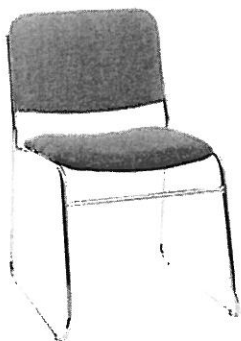

# furnishings

Grey Fabric Side Chair

Grey Fabric  
Counter Stool

Grey Fabric Arm Chair

Grey Lounge Chair

Steno Chair

30" Round / 30" High  
Pedestal Table

30" Round / 18" High  
Coffee Table

4', 6', OR 8' Long  
Raised Draped Table  
with White Vinyl Top

4', 6', OR 8' Long  
Draped Table  
with White Vinyl Top

**furnishings**

Coat Tree

22" X 28"  
Chrome Sign Holder  
(sign extra)

Easel

Gold Ballot Drum